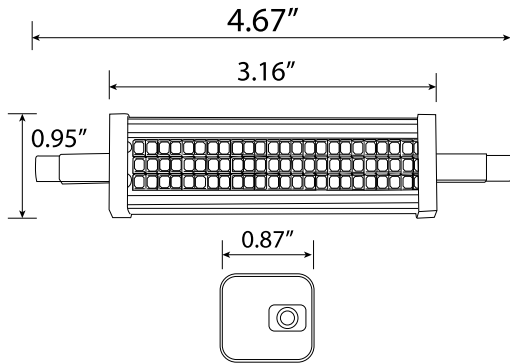

## Product Description

AMP® LED bulbs are designed to match the form factor and illumination of the incandescent bulbs they replace. This R7S lamp is like a miniature T5 bulb that you would find in an overhead flat panel. It snaps into place utilizing the sockets spring mechanism and floats freely in place. This allows for directional adjustment which can help aim the light in some applications, or even dim the light depending upon the fixture.

## Product Dimensions

## Specifications

- ▶ **Input Voltage:** 11-18VAC, Will operate from 6-18VAC with decreased lumen output below 11V.
- ▶ **Lumen Output / Efficiency:**
  - 7W (75W equiv.) Models: 730 lm
- ▶ **Correlated Color Temperature (CCT):** 2700K
- ▶ **Color Rendering Index (CRI):** > 82
- ▶ **Life:** 40,000 hours (L70)