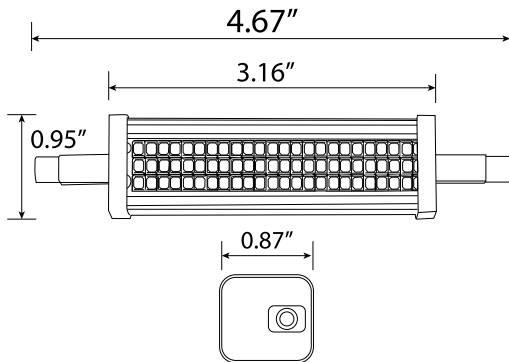

## Product Description

AMP® LED lamps are designed to match the form factor and illumination of the incandescent lamps they replace. This R7S lamp is like a miniature T5 lamp that you would find in an overhead flat panel light. It snaps into place utilizing the sockets spring mechanism and floats freely in place. This allows for directional adjustment which can help aim the light in some applications, or even dim the light depending upon the fixture. These lamps are instant-on. All lamps in this series have a color temperature of 2700K. All AMP® LED lamps are backed by a Hassle-free Lifetime Warranty (for residential and commercial applications).

## Product Dimensions

## Specifications

- ▶ **Input Voltage:** 11-18VAC, Will operate from 6-18VAC with decreased lumen output below 11V.
- ▶ **Lumen Output / Efficiency:**
  - 10W (100W equiv.) Models: 950 lm
- ▶ **Correlated Color Temperature (CCT):** 2700K
- ▶ **Color Rendering Index (CRI):** > 82
- ▶ **Life:** 40,000 hours (L70)