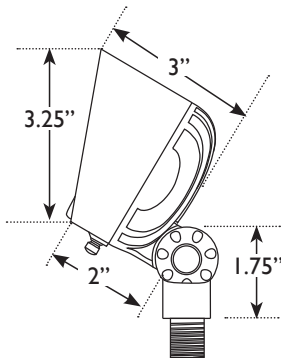

Product Dimensions

Features & Benefits

- ▶ Solid Brass Construction.
- ▶ Pre-aged finish- a natural patina that does not corrode.
- ▶ Adjustable knuckle with lock screw allows light to be precision positioned.
- ▶ Silicone plug at lead wire exit prevents ground moisture and insects from entering luminaire through the stem.
- ▶ Machine threaded body screws tighten onto thick O-ring for a moisture-tight design.
- ▶ The Infiniti™ G4 series of fixtures should **NOT** be used as a downlight nor aimed in a downward position.
- ▶ RGBW available with remote sold separately.
- ▶ Comes with 60° optic pre-installed (38° available separately)

Specifications

- ▶ **Construction:** Solid Cast Brass
- ▶ **Finish:** Bronze
- ▶ **Lead Wire:** 18AWG
- ▶ **Mounting:** 10" Hammer Stake
- ▶ **Lens:** Clear flat glass
- ▶ **Powered by:** VOLT's Low Voltage Transformer
- ▶ **Brightest 100% power:** 12w @ 650lm
- ▶ **Dimmest 10% power:** 2w @ 100lm
- ▶ **CCT for White Color:** 2700K
- ▶ **Beam Angle:** 60° (38° available separately)