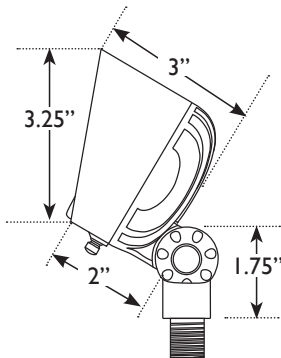

Product Dimensions

Features & Benefits

- ▶ Solid Brass Construction.
- ▶ Pre-aged finish- a natural patina that does not corrode.
- ▶ Adjustable knuckle with lock screw allows light to be precision positioned.
- ▶ Silicone plug at lead wire exit prevents ground moisture and insects from entering luminaire through the stem.
- ▶ Machine threaded body screws tighten onto thick O-ring for a moisture-tight design.
- ▶ The Infiniti™ G4 series of fixtures should **NOT** be used as a downlight nor aimed in a downward position.
- ▶ RGBW available with remote sold separately.
- ▶ Comes with 60° optic pre-installed (38° available separately)

Specifications

- ▶ **Construction:** Solid Cast Brass
- ▶ **Finish:** Bronze
- ▶ **Lead Wire:** 18AWG
- ▶ **Mounting:** 10" Hammer Stake
- ▶ **Lens:** Clear flat glass
- ▶ **Powered by:** VOLT's Low Voltage Transformer
- ▶ **CCT for White Color:** 2700K
- ▶ **Beam Angle:** 60° (38° available separately)
- ▶ **Lumens:** 650lm @ 100%
- ▶ **Power Consumption:**
 - 100% - 12w
 - 90% - 11w
 - 80% - 10.5w
 - 70% - 10w
 - 60% - 9.5w
 - 50% - 9w
 - 40% - 7w
 - 30% - 5w
 - 20% - 4w
 - 10% - 2w