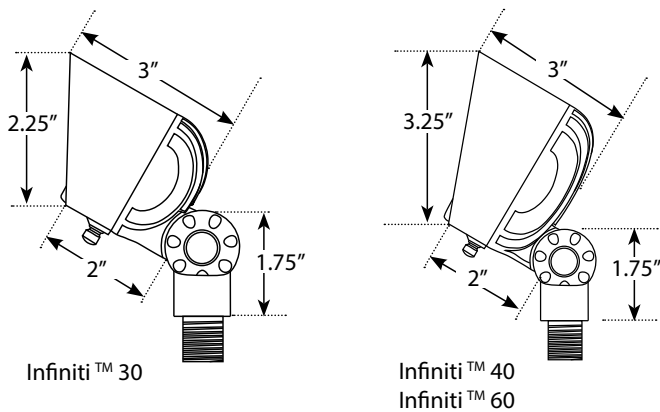

## Product Description

VOLT® Infiniti™ G4 spotlights are professional grade integrated LED fixtures perfect for any uplighting application.

Constructed of heavy solid cast brass, the Infiniti™ G4 incorporates a built in driver and uses its body as a heat sink. The design allows the single source CREE LED chip to run at a cooler temperature, which equates to a longer life! Constructed (with a silicone plug where the lead wires exit the luminaire) and thick O-ring under the shroud, the Infiniti is completely water-tight. The luminaire has an adjustable knuckle to aim light where it is needed.

## Product Dimensions

## Specifications

- ▶ **Construction:** Solid Cast Brass
- ▶ **Finish:** Bronze
- ▶ **Lead Wire:** 18AWG
- ▶ **Mounting:** 10" Hammer Stake
- ▶ **Lens:** Clear flat glass
- ▶ **Light Source:** Integrated Single Source CREE LED
- ▶ **Powered by:** VOLT's Low Voltage Transformer