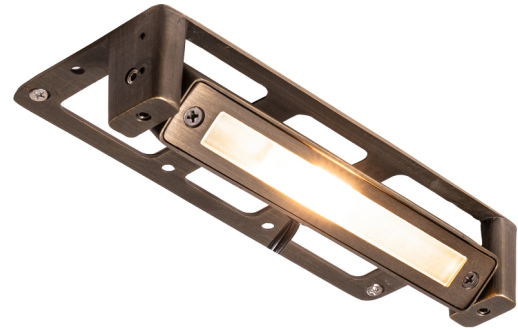

PRODUCT SPECIFICATIONS

Project Name _____ Date _____

Type or Model _____ Qty _____

VOLT® Low Voltage Lighting

The Original VOLT® G2 Rotatable/ Pivoting Undercover Brass Hardscape Light- VHS-6720-X-BBZ-R1

Product Description

The VOLT® Rotatable Undercover Hardscape light is truly a one-of-a-kind commercial-grade landscape lighting fixture. With its rotatable design, this fixture has an endless number of applications, including: railings, retaining walls, counter tops (for outdoor kitchens) and even property walls/ fences. These fixtures are constructed of high quality solid cast brass, with premium internal components as well. Designed and optimized for replaceable LED G4 Bi-Pin bulbs. This fixture is completely sealed to protect from moisture and the environment. The frosted lens provides for a beautifully even, soft light that complements any application. Backed by VOLT®'s Lifetime Warranty.

Product Dimensions

Specifications

- Construction: Brass
- Finish: Bronze
- Lead Wire: 4' (standard) or 25' (optional) 18AWG
- Lens: Frosted lens
- Light Source: Bi-Pin (sold separately)
- Powered by: VOLT's Low Voltage Transformer

Warranty

Lifetime Warranty

Certifications

Max 30 Watts
File #E466348

Max 30 Watts
File #E466348

Features & Benefits

- Cast Brass Construction.
- Pre-aged finish- a natural patina that does not corrode.
- Silicone plug at lead wire exit prevents moisture and insects from entering luminaire.
- Multiple applications including railings, retaining walls, counter tops (for out door kitchens), property wall or fences.
- Frosted lens for a defused lighting effect.
- Can use most of our VOLT G4 Bi-pins.