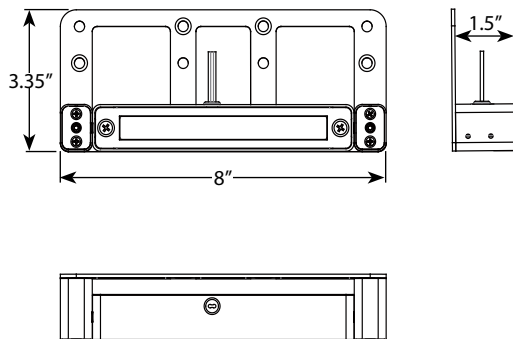

Product Dimensions

Specifications

- Construction: Brass
- Finish: Bronze
- Lead Wire: 4' (standard) or 25' (optional) 18AWG
- Lens: Frosted lens
- Light Source: Bi-Pin (sold separately)
- Powered by: VOLT's Low Voltage Transformer