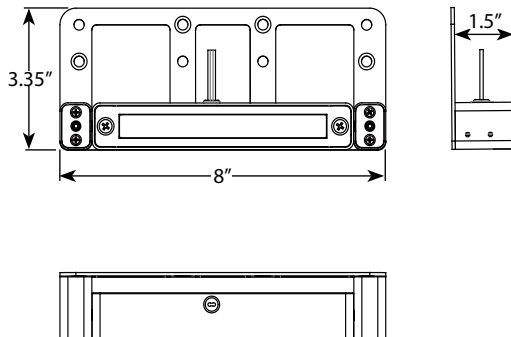

Product Dimensions

Specifications

- Construction: Brass
- Finish: Bronze
- Lead Wire: 18AWG
- Mounting: 6" Hardscape Mount (sold separately)
- Lens: Frosted lens
- Light Source: Bi-Pin (sold separately)
- Powered by: VOLT's Low Voltage Transformer