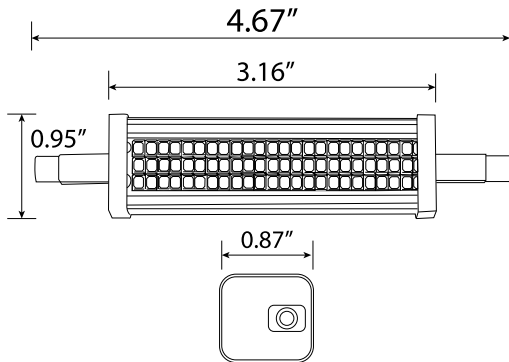

### Product Description

VOLT® LED bulbs are designed to match the form factor and illumination of the incandescent bulbs they replace. This R7S bulb is like a miniature T5 bulb that you would find in an overhead flat panel light. It snaps into place utilizing the sockets spring mechanism and floats freely in place. This allows for directional adjustment which can help aim the light in some applications, or even dim the light depending upon the fixture. These bulbs are instant-on. All bulbs in this series have a color temperature of 2700K. All VOLT® LED light bulbs are backed by a Lifetime Warranty.

### Product Dimensions

### Specifications

- ▶ **Input Voltage:** 11-18VAC, Will operate from 6-18VAC with decreased lumen output below 11V.
- ▶ **Lumen Output / Efficiency:**
  - 10W (100W equiv.) Models: 950 lm
- ▶ **Correlated Color Temperature (CCT):** 2700K
- ▶ **Color Rendering Index (CRI):** > 82
- ▶ **Life:** 40,000 hours (L70)