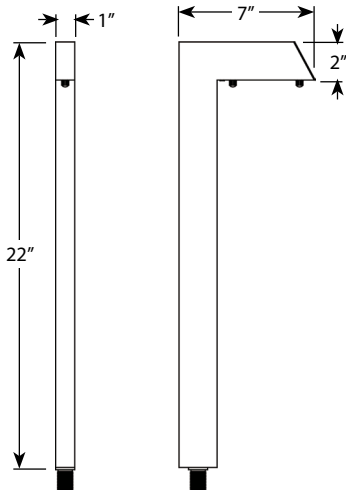

PRODUCT SPECIFICATIONS

Project Name _____ Date _____

Type or Model _____ Qty _____

VOLT® Low Voltage Lighting Modernelle Path & Area Light, VPL-1001-BBZ Series

Product Description

The VOLT® Modernelle Path and Area Light is a sleek modern fixture with a low profile and clean lines. Use this ultra modern fixture to complement your modern architecture and décor. It provides a moderate sized region of illumination to create a pool of soft-edged, evenly dispersed light. This model is constructed from brass and features a polished bronze finish and lifetime warranty.

Product Dimensions

Features & Benefits

- Solid Brass Construction.
- Pre-aged finish- natural patina that does not corrode.
- Silicone plug at lead wire exit prevents ground moisture and insects from entering luminaire through the stem.
- Polycarbonate shatter-resistant lens

Warranty

Lifetime Warranty

Specifications

- Construction: Solid Brass
- Finish: Bronze
- Lead Wire: 18AWG
- Mounting: 10" Hammer Stake with cutout for wire exit
- Light Source: VOLT LED Bi-Pin Lamp
- Operating Voltage: 12VAC-15VAC
- Powered by: VOLT's Low Voltage Transformer

Certifications