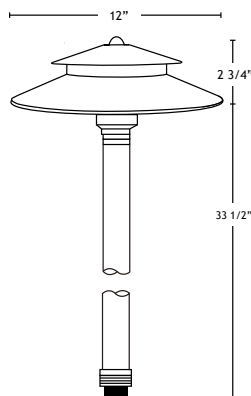

VOLT® Line Voltage Landscape Lighting

12" Stratum 120V Estate Size Brass Two-Tier Area Light, 300 series

Product Description

The Stratum 12" Two Tier Area Light is a high-quality outdoor lighting fixture that produces a very wide beam. At 12 inches in diameter, this fixture has a large oriental style hat that really stands out. The traditional double tiered pagoda style shape makes this fixture look great in almost any setting. The shape sheds water with ease, while also allowing as much light to escape from below as possible. The inside of the hat is coated with a white reflective enamel for increased lumen efficiency. The solid brass material makes this both heavyweight and rugged. With this luminaire, you will never have to worry about corrosion or rust! This estate size version features a larger stem that is more proportionate and better fits this extra large hat at just over 36 inches tall. This 120V fixture is for commercial applications and requires a licensed electrician for installation.

Product Dimensions

Features & Benefits

- ▶ Solid brass, extra large estate sized stem
- ▶ Pre-aged finish; a natural patina
- ▶ Stem is 1.4-inches thick and includes extra-long (1-inch) strip resistant threading for greater stability.
- ▶ Larger stake for more stability with these larger fixtures.
- ▶ Beryllium copper socket - more corrosion resistant than copper.
- ▶ Silicone plug at lead wire exit prevents ground moisture and insects from entering luminaire through the stem.
- ▶ Machine threaded body screws tight onto an O-ring for a moisture tight design.

Specifications

- ▶ **Construction:** Brass
- ▶ **Finish:** Bronze
- ▶ **Lead Wire:** 16AWG
- ▶ **Mounting:** 17" Extra Large Stake with brass top
- ▶ **Lens:** Clear Polycarbonate Lens
- ▶ **Light Source (sold separately):** GU8 LED Bi-Pin
- ▶ **Operating Voltage:** 120VAC - See Bulb Specifications
- ▶ **Installation:** 120 volt applications require a licensed electrician for installation**