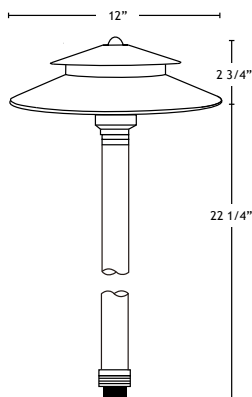

PRODUCT SPECIFICATIONS

Project Name _____ Date _____

Type or Model _____ Qty _____

VOLT® Low Voltage Landscape Lighting

Stratum 12" Brass Two-Tier Area Light, 300 series

Product Description

The Stratum 12" Two Tier Area Light is a high-quality outdoor lighting fixture that produces a very wide beam. At 12 inches in diameter, this fixture has a large oriental style hat that really stands out. The traditional double tiered pagoda style shape makes this fixture look great in almost any setting. The shape sheds water with ease, while also allowing the most light to escape from below as possible. The inside of the hat is coated with a white reflective enamel for increased lumen efficiency. The solid brass material makes this both heavyweight and rugged. With this luminaire, will never have to worry about corrosion or rust!

Product Dimensions

Specifications

- **Construction:** Brass
- **Finish:** Bronze
- **Lead Wire:** 18AWG
- **Mounting:** 10" Hammer® Stake with cutout for wire exit
- **Lens:** Clear Polycarbonate Lens
- **Light Source (sold separately):** Bi-Pin (LED or Halogen)
- **Operating Voltage:** 12VAC
- **Powered by:** VOLT's Low Voltage Transformer

Features & Benefits

- Solid Brass
- Pre-aged patina; a natural finish
- Stem is 1-inch thick and includes extra-long (1-inch) strip resistant threading for greater stability.
- Beryllium copper socket - more corrosion resistant than copper.
- Silicone plug at lead wire exit prevents ground moisture and insects from entering luminaire through the stem.