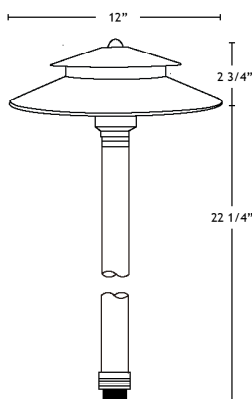

VOLT® Low Voltage Landscape Lighting

Stratum 12” Brass Two-Tier Area Light, 300 series

Product Description

The Stratum 12” Two Tier Area Light is a high-quality outdoor lighting fixture that produces a very wide beam. At 12 inches in diameter, this fixture has a large oriental style hat that really stands out. The traditional double tiered pagoda style shape makes this fixture look great in almost any setting. The shape sheds water with ease, while also allowing the most light to escape from below as possible. The inside of the hat is coated with a white reflective enamel for increased lumen efficiency. The solid brass material makes this both heavyweight and rugged. With this luminaire, will never have to worry about corrosion or rust!

Product Dimensions

Specifications

- ▶ **Construction:** Brass
- ▶ **Finish:** Bronze
- ▶ **Lead Wire:** 4’ (standard) or 25’ (optional) 18AWG
- ▶ **Mounting:** 10” Hammer® Stake with cutout for wire exit
- ▶ **Lens:** Clear Polycarbonate Lens
- ▶ **Light Source (sold separately):** Bi-Pin (LED or Halogen)
- ▶ **Operating Voltage:** 12VAC
- ▶ **Powered by:** VOLT’s Low Voltage Transformer