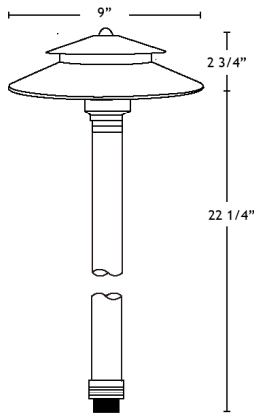

PRODUCT SPECIFICATIONS

Project Name _____ Date _____

Type or Model _____ Qty _____

VOLT® Low Voltage Landscape Lighting

Stratum 9" Brass Two-Tier Area Light, 300 series

Product Description

The VOLT® Stratum 9" Two Tier Area Light is a high-quality outdoor lighting fixture that produces a very wide beam. At 9 inches in diameter, this fixture has a large oriental style hat that really stands out. The traditional double tiered pagoda style shape makes this fixture look great in almost any setting. The hat shape sheds water with ease, while also allowing the most light to escape from below as possible. The inside of the hat is coated with a white reflective enamel for increased lumen efficiency. The solid brass material makes this luminaire both heavyweight and rugged. You will never have to worry about corrosion or rust with this fixture!

Product Dimensions

Features & Benefits

- ▶ Solid Brass
- ▶ Pre-aged finish; a natural patina
- ▶ Stem is 1-inch thick and includes extra-long (1-inch) strip resistant threading for greater stability.
- ▶ Beryllium copper socket - more corrosion resistant than copper.
- ▶ Silicone plug at lead wire exit prevents ground moisture and insects from entering luminaire through the stem.

Specifications

- ▶ **Construction:** Brass
- ▶ **Finish:** Bronze
- ▶ **Lead Wire:** 4' (standard) or 25' (optional) 18AWG
- ▶ **Mounting:** 10" Hammer® Stake with cutout for wire exit
- ▶ **Lens:** Clear Polycarbonate Lens
- ▶ **Light Source (sold separately):** Bi-Pin (LED or Halogen)
- ▶ **Operating Voltage:** 12VAC
- ▶ **Powered by:** VOLT's Low Voltage Transformer