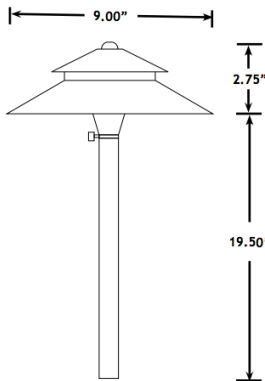

PRODUCT SPECIFICATIONS

Project Name _____ Date _____

Type or Model _____ Qty _____

VOLT® Low Voltage Landscape Lighting

Stratum 9" Brass Two-Tier Area Light, 300 series

Product Description

The VOLT® Stratum 9" Two Tier Area Light is a high-quality outdoor lighting fixture that produces a very wide beam. At 9 inches in diameter, this fixture has a large oriental style hat that really stands out. The traditional double tiered pagoda style shape makes this fixture look great in almost any setting. The hat shape sheds water with ease, while also allowing the most light to escape from below as possible. The inside of the hat is coated with a white reflective enamel for increased lumen efficiency. The solid brass material makes this luminaire both heavyweight and rugged. You will never have to worry about corrosion or rust with this fixture!

Product Dimensions

Specifications

- **Construction:** Brass
- **Finish:** Bronze or Black Powder Coat
- **Lead Wire:** 4' (standard) or 25' (optional) 18AWG
- **Mounting:** 10" Hammer® Stake with cutout for wire exit
- **Lens:** Clear Polycarbonate Lens
- **Light Source (sold separately):** Bi-Pin (LED or Halogen)
- **Operating Voltage:** 12VAC
- **Powered by:** VOLT's Low Voltage Transformer