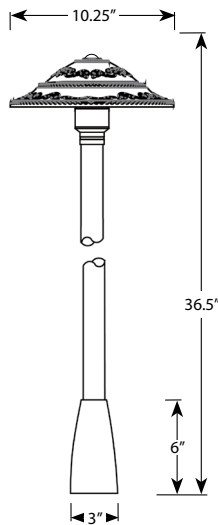

VOLT® Low Voltage Landscape Lighting

Monarch Brass Estate Size 12 Volt Area Light, 301 series

Product Description

The Monarch Estate Size Area Light is a high-quality outdoor lighting fixture that produces a very wide beam. At over 10 inches in diameter, this fixture has a large oriental style hat that really stands out. The intricate filligree style inlay lends itself to blending in with much more luxurious and ornate style homes. The shape sheds water with ease, while also allowing as much light to escape from below as possible. The inside of the hat is coated with a white reflective enamel for increased lumen efficiency. The solid brass material makes this fixture both heavyweight and rugged. With this luminaire, you will never have to worry about corrosion or rust! This estate size version features a larger stem that is more proportionate and better fits this extra large hat at just over 36 inches tall. These are backed by a lifetime warranty.

Product Dimensions

Features & Benefits

- ▶ Solid Brass
- ▶ Pre-aged finish - a natural patina that does not corrode.
- ▶ Stem is 1.4-inches thick and includes extra-long (1-inch) strip resistant threading for greater stability.
- ▶ Beryllium copper socket - more corrosion resistant than copper.
- ▶ Silicone plug at lead wire exit prevents ground moisture and insects from entering luminaire through the stem.
- ▶ Machine threaded body screws tight onto an O-ring for a moisture tight design.

Specifications

- ▶ **Construction:** Brass
- ▶ **Finish:** Bronze
- ▶ **Lead Wire:** 18AWG
- ▶ **Mounting:** 17" Extra Large Stake with brass top
- ▶ **Lens:** Clear Polycarbonate Lens
- ▶ **Light Source (sold separately):** Bi-Pin (LED or Halogen)
- ▶ **Operating Voltage:** 12VAC
- ▶ **Powered by:** VOLT's Low Voltage Transformer