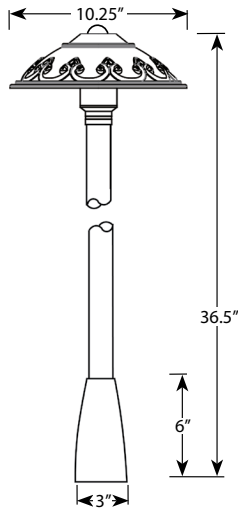

VOLT® Low Voltage Landscape Lighting

Ares Brass Estate Size 12 Volt Area Light, 302 series

Product Description

The Ares Estate Size Area Light is a high-quality outdoor lighting fixture that produces a very wide beam. At over 10 inches in diameter, this fixture has a large Greek style hat that really stands out. The intricate inlay lends itself to blending in with much more luxurious and decorative homes. The shape sheds water with ease, while also allowing as much light to escape from below as possible. The inside of the hat is coated with a white reflective enamel for increased lumen efficiency. The solid brass material makes this fixture both heavyweight and rugged. With this luminaire, you will never have to worry about corrosion or rust! This estate size version features a larger stem that is more proportionate and better fits this extra large hat at just over 36 inches tall. These are backed by a lifetime warranty.

Product Dimensions

Features & Benefits

- ▶ Solid Brass
- ▶ Pre-aged finish - a natural patina that does not corrode.
- ▶ Stem is 1.4-inches thick and includes extra-long (1-inch) strip resistant threading for greater stability.
- ▶ Beryllium copper socket - more corrosion resistant than copper.
- ▶ Silicone plug at lead wire exit prevents ground moisture and insects from entering luminaire through the stem.
- ▶ Machine threaded body screws tight onto an O-ring for a moisture tight design.

Specifications

- ▶ Construction: Brass
- ▶ Finish: Bronze
- ▶ Lead Wire: 18AWG
- ▶ Mounting: 17" Extra Large Stake with brass top
- ▶ Lens: Clear Polycarbonate Lens
- ▶ Light Source (sold separately): Bi-Pin (LED or Halogen)
- ▶ Operating Voltage: 12VAC
- ▶ Powered by: VOLT's Low Voltage Transformer