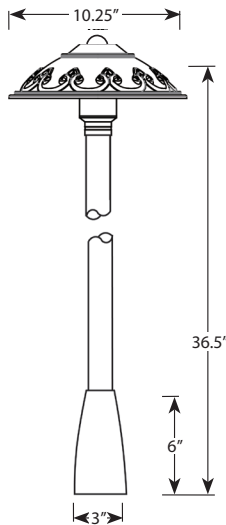

VOLT® Line Voltage Landscape Lighting

Ares Estate Size Brass Area Light 120V, 302 series

Product Description

The Ares Estate Size Area Light is a high-quality outdoor lighting fixture that produces a very wide beam. At over 10 inches in diameter, this fixture has a large Greek style hat that really stands out. The intricate inlay lends itself to blending in with much more luxurious and decorative homes. The shape sheds water with ease, while also allowing as much light to escape from below as possible. The inside of the hat is coated with a white reflective enamel for increased lumen efficiency. The solid brass material makes this fixture both heavyweight and rugged. With this luminaire, you will never have to worry about corrosion or rust! This estate size version features a larger stem that is more proportionate and better fits this extra large hat at just over 36 inches tall. This 120V fixture is for commercial applications and requires a licensed electrician for installation.

Product Dimensions

Specifications

- ▶ **Construction:** Brass
- ▶ **Finish:** Bronze
- ▶ **Lead Wire:** 16AWG
- ▶ **Mounting:** 17" Extra Large Stake with brass top
- ▶ **Lens:** Clear Polycarbonate Lens
- ▶ **Light Source (sold separately):** GU8 LED Bi-Pin
- ▶ **Operating Voltage:** 120VAC - See Bulb Specifications
- ▶ **Installation:** 120 volt applications require a licensed electrician for installation**