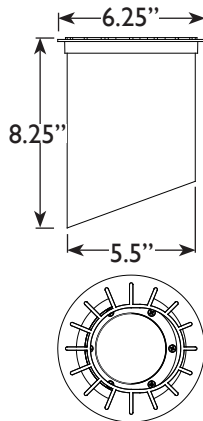

### Product Dimensions

### Specifications

- **Construction:** Solid Cast Brass Faceplate / PVC Tube
- **IP Rating:** IP68
- **Finish:** Bronze
- **Lead Wire:** 18AWG
- **Lens:** Clear flat glass
- **Powered by:** VOLT's Low Voltage Transformer
- **CCT for White Color:** 2700K
- **Beam Angle:** 60° (38° available separately)
- **Lumens:** 650lm @ 100%
- **Power Consumption:**